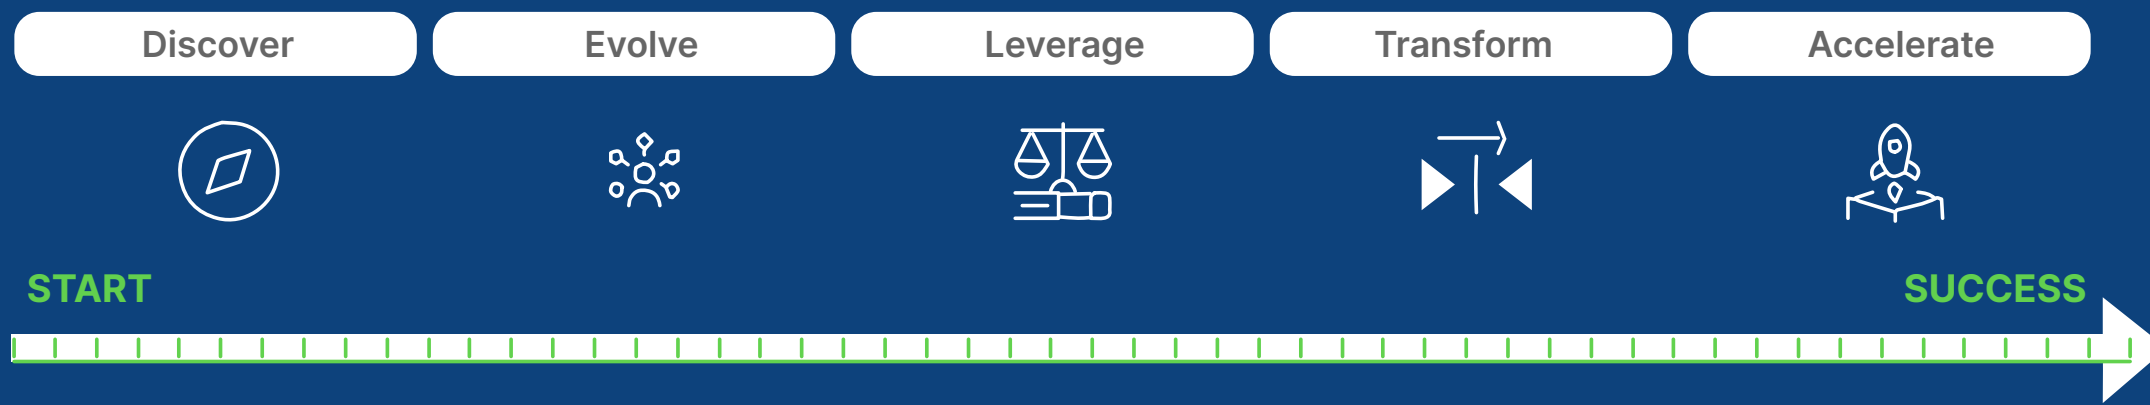

Build business solutions with speed, scale & agility

Reimagine your workflows, create seamless user experience @ optimal "cost to build" powered by GenAI

iCreateFlows

Persona-based | Scalable | Interoperable | Intuitive

Launch	Evolve	Scale
Starter <ul style="list-style-type: none"> Setup & Configure environment Generate use cases for one business function. Create Development Roadmap One Production Ready No-code/Low-Code App <p>500 Hrs</p>	Elite (Starter plus) <ul style="list-style-type: none"> Implement COE Roadmap Establish Program Goals and KPIs Establish Technical and Operational Guidelines Two Production Ready No-code/Low-Code App <p>1000 Hrs</p>	Premium (Elite plus) <ul style="list-style-type: none"> Co-Development & Advisory Support Provide Dev Training Support Build Org-wide usecase Pipeline Three Production Ready No-code/Low-Code App <p>1500 Hrs</p>